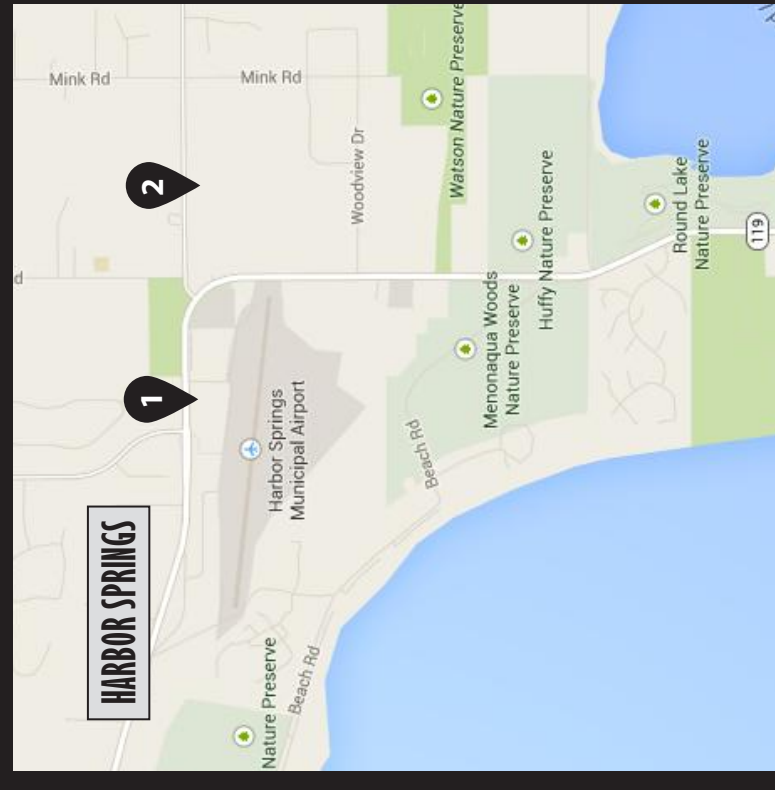

9

(231) 547-2815

06480 Old US-31 South, Charlevoix, MI 49720
Mon.-Sat. 10:00 a.m.-4:00 p.m.
therainbowshoppe@att.net
See us on Facebook for specials.

Salvation Army Thrift Store

Salvation Army programs provide services to Emmet, Charlevoix and Antrim counties, assisting individuals and families with social service and emergency situations, youth programming and spiritual needs.

Charlevoix County

- Bergmann Center Resale
- Challenge Mountain
- Crossroads Resale Shop
- Rainbow Thrift Shoppe

Emmet County

- Challenge Mountain
- Gold Mine Resale Shops
- Habitat for Humanity Re-Store
- New Beginnings
- Salvation Army