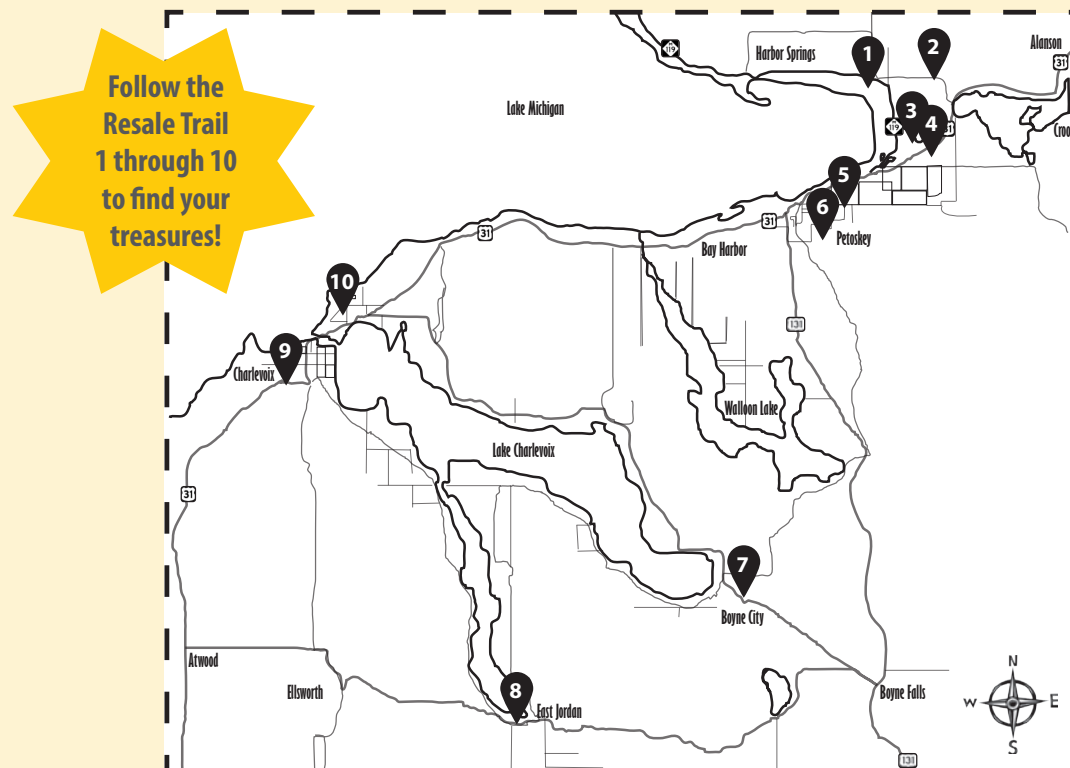

4

(231) 348-7908

1878 US-31 North, Petoskey, MI 49770
Mon.-Sat. 9:30 a.m.-5:30 p.m.

5

(231) 347-3970

1002 Emmet Street, Petoskey, MI 49770
Mon.-Sat. 9:30 a.m.-5:30 p.m.
info@wrcnm.org
www.wrcnm.org

New Beginnings Thrift & Resale

Proceeds from New Beginnings Resale Shop support the ministries of Holy Childhood of Jesus Church - 75% helps support tuitions for Catholic education and 25% helps needy in the community. For pick-up service, call (231) 348-2980.

2

(231) 348-2980

650 West Conway Road, Harbor Springs, MI 49740
Mon.-Fri. 9:00 a.m.-6:00 p.m., Sat. 9:00 a.m.-5:00 p.m.
nbthrift@sbcglobal.net • Visit us on Facebook!

The Rainbow Shoppe

The Rainbow Shoppe is a non-profit thrift shop with profits and donations used for local community outreach, mission and various critical needs. Pick up service available.

9

(231) 547-2815

06480 Old US-31 South, Charlevoix, MI 49720
Mon.-Sat. 10:00 a.m.-4:00 p.m.
therainbowshoppe@att.net
See us on Facebook for specials.

Salvation Army Thrift Store

Salvation Army programs provide services to Emmet, Charlevoix and Antrim counties, assisting individuals and families with social service and emergency situations, youth programming and spiritual needs.

6

(231) 347-8500

1615 Clarion Avenue, Petoskey, MI 49770
Mon.-Sat. 9:30 am-5:00 pm
petoskey@usc.salvationarmy.org
sapetoskey.org/Petoskey

Your map to the fabulous nonprofit resale shops in Charlevoix and Emmet counties

Charlevoix County

- Bergmann Center Resale
- Challenge Mountain
- Crossroads Resale Shop
- Rainbow Thrift Shoppe

Emmet County

- Challenge Mountain
- Gold Mine Resale Shops
- Habitat for Humanity Re-Store
- New Beginnings
- Salvation Army