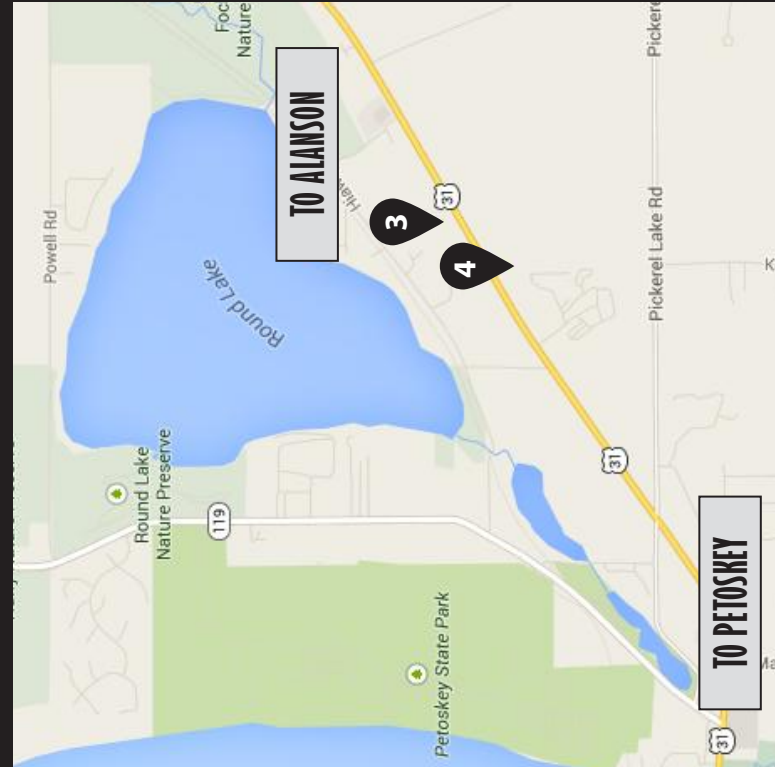

9

(231) 547-2815

06480 Old US-31 South, Charlevoix, MI 49720
Mon.-Sat. 10:00 a.m.-4:00 p.m.
therainbowshoppe@att.net
See us on Facebook for specials.

Salvation Army Thrift Store

Salvation Army programs provide services to Emmet, Charlevoix and Antrim counties, assisting individuals and families with social service and emergency situations, youth programming and spiritual needs.

Charlevoix County

- Bergmann Center Resale
- Challenge Mountain
- Crossroads Resale Shop
- Rainbow Thrift Shoppe

Emmet County

- Challenge Mountain
- Gold Mine Resale Shops
- Habitat for Humanity Re-Store
- New Beginnings
- Salvation Army