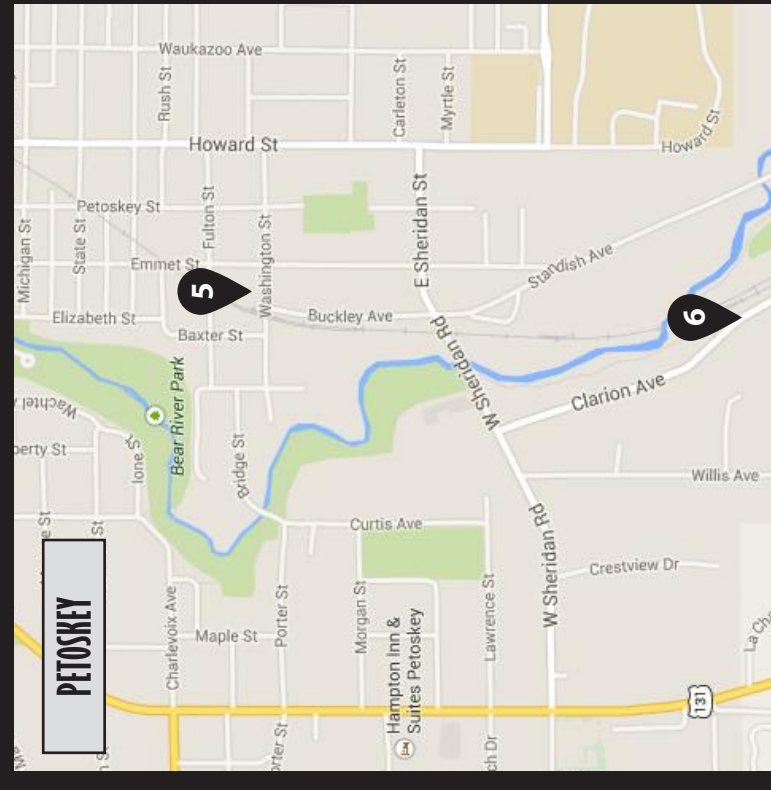

9

(231) 547-2815

06480 Old US-31 South, Charlevoix, MI 49720
Mon.-Sat. 10:00 a.m.-4:00 p.m.
therainbowshoppe@att.net
See us on Facebook for specials.

Salvation Army Thrift Store

Salvation Army programs provide services to Emmet, Charlevoix and Antrim counties, assisting individuals and families with social service and emergency situations, youth programming and spiritual needs.

Charlevoix County

- Bergmann Center Resale
- Challenge Mountain
- Crossroads Resale Shop
- Rainbow Thrift Shoppe

Emmet County

- Challenge Mountain
- Gold Mine Resale Shops
- Habitat for Humanity Re-Store
- New Beginnings
- Salvation Army